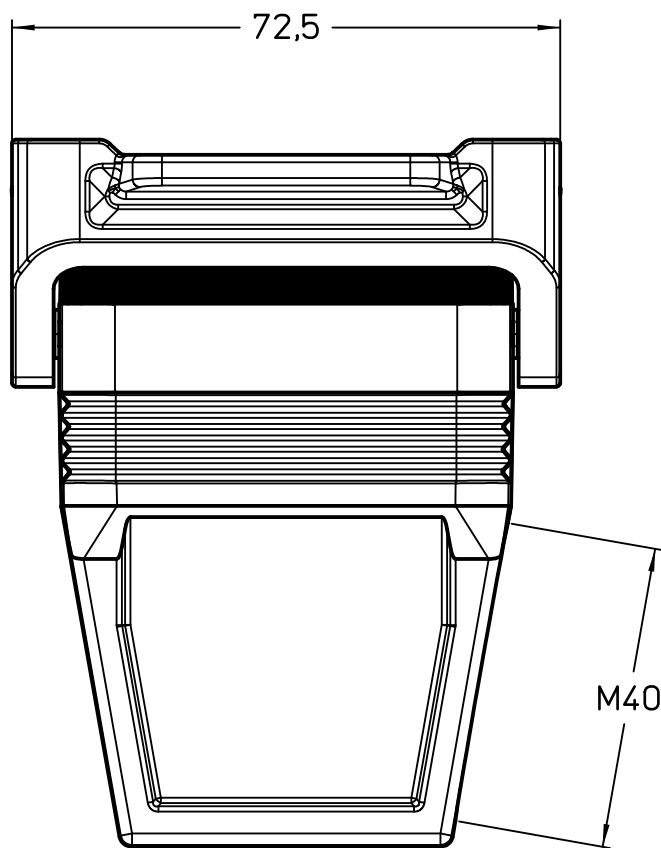

Diritti riservati All rights reserved

1

2

3

	Dimensions in mm
Original Size A4	JMPFO 06LG40
Date 14/11/23	hood, size "44.27", 1x M40 side entry,
Sign. G. Renna	with 1 Jei-P lever

Simplified representation with dimensions without tolerance

Scale  
1:1

1

2

3