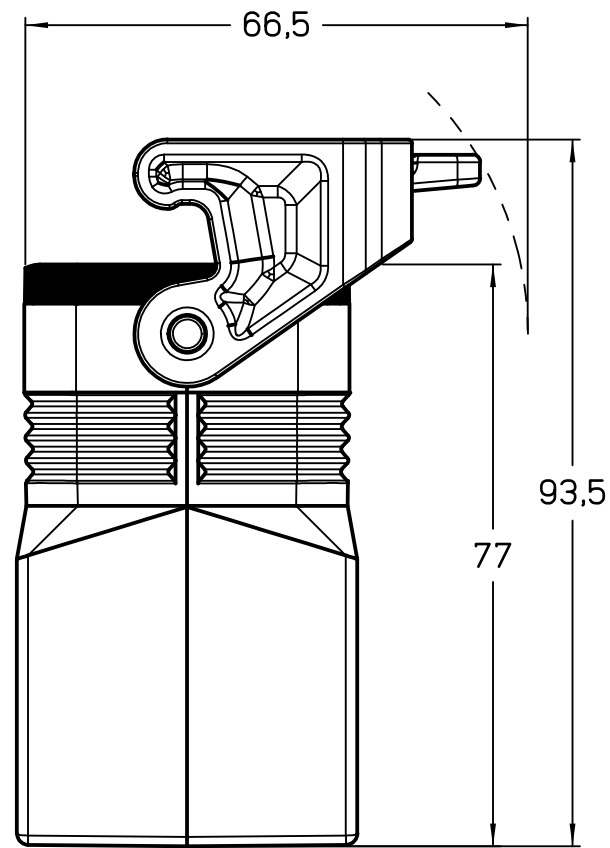

Diritti riservati All rights reserved

1

2

3

	Dimensions in mm
Original Size A4	JMPFO 06LG40
Date 14/11/23	hood, size "44.27", 1x M40 side entry,
Sign. G. Renna	with 1 Jei-P lever

Simplified representation with dimensions without tolerance

Scale  
1:1

1

2

3